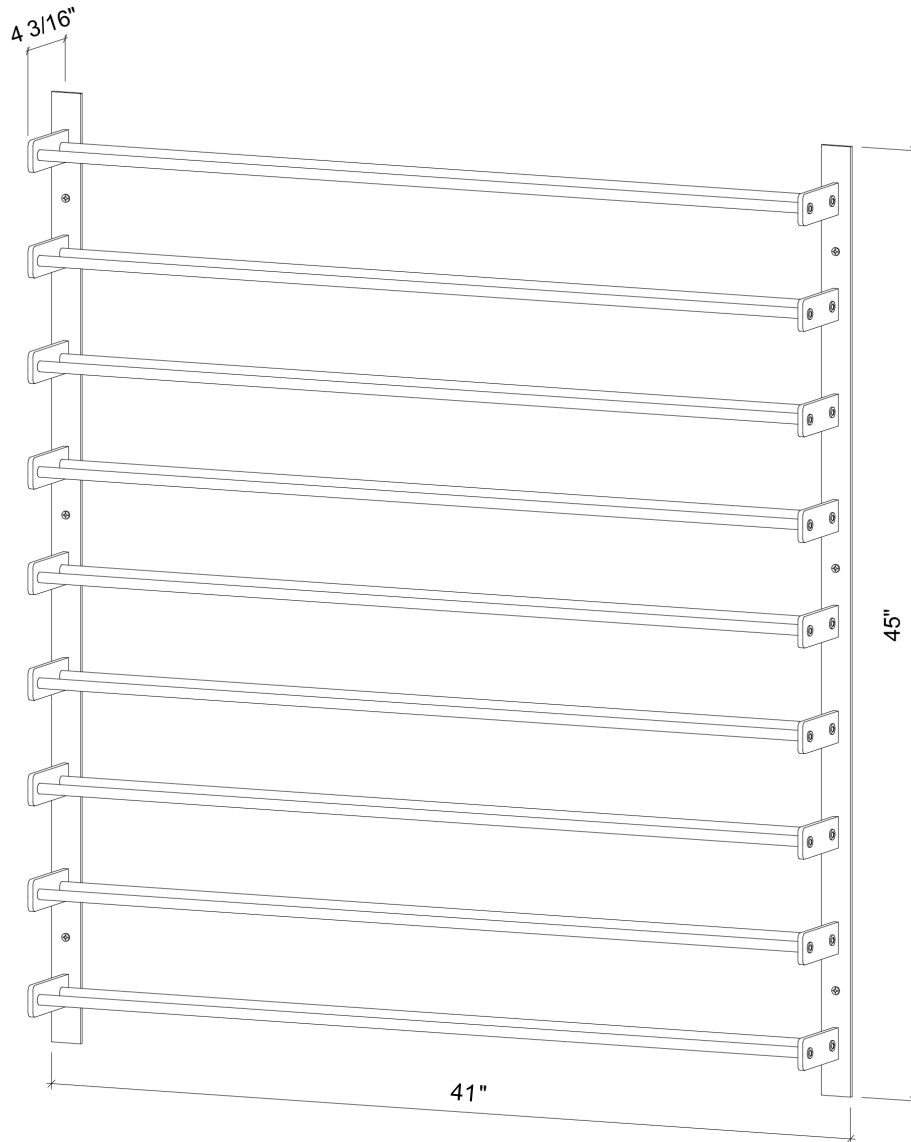

Evolution Wine Wall 45" Extension

Spec Sheet for (WW-451)

VINTAGEVIEW®
MOVING WINE STORAGE FORWARD

4690 Joliet St, Denver, CO 80239 | phone: 866.650.1500 | fax: 866.650.1501 | VintageView.com

For product warranty information, please visit vintageview.com/warranty