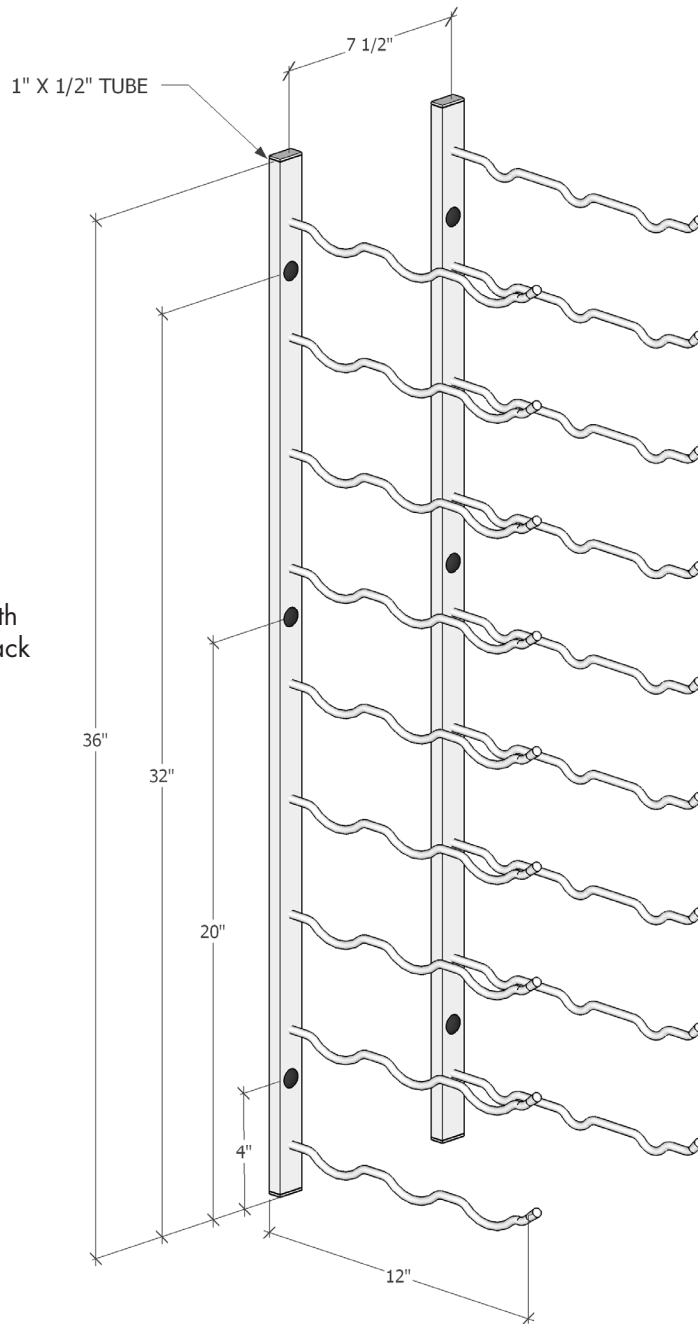

# W Series 3'

Spec sheet for WS-33, 27-bottle wine rack

Account for 13" width  
with wine bottle in rack

**VINTAGEVIEW**<sup>®</sup>  
MOVING WINE STORAGE FORWARD

4690 Joliet St., Denver, CO 80239 | phone: 866.650.1500 | fax: 866.650.1501 | [VintageView.com](http://VintageView.com)