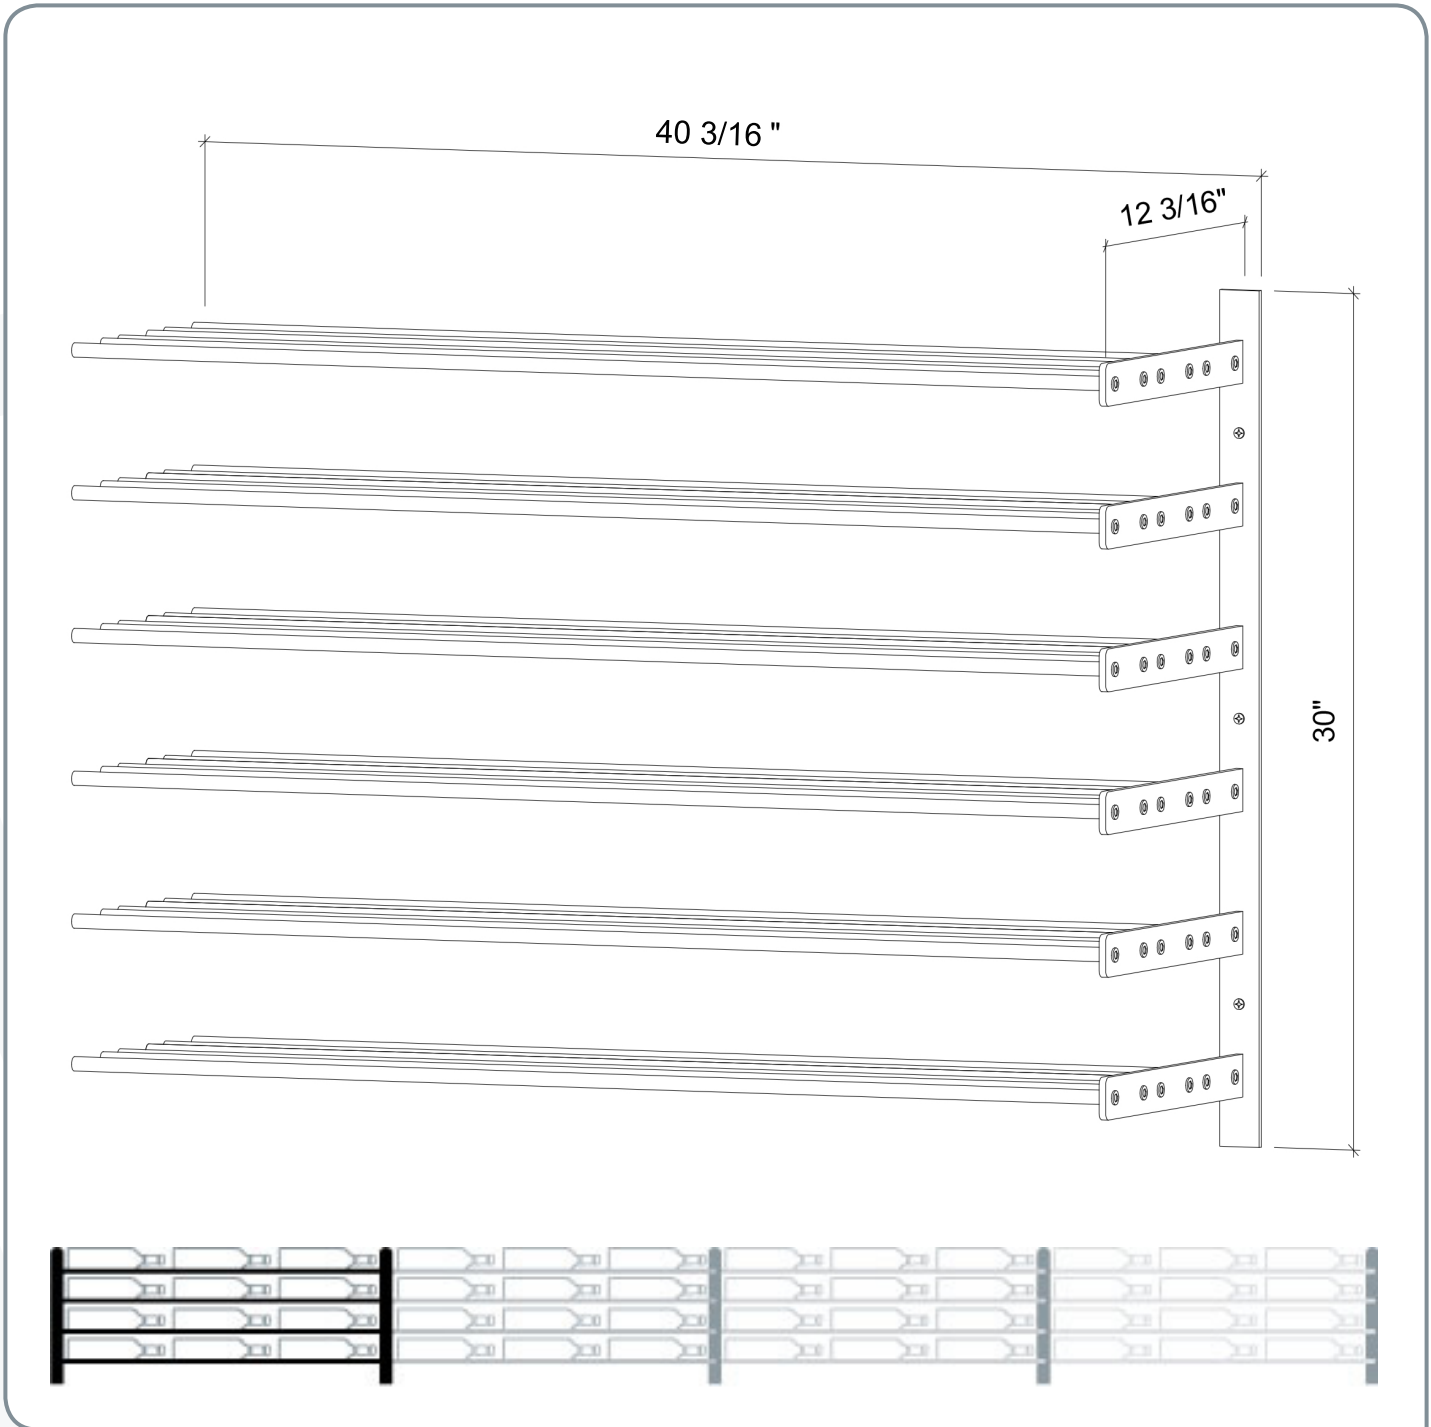

Evolution Wine Wall 30" Extension

Spec Sheet for (WW-EX303)

VINTAGEVIEW®
MOVING WINE STORAGE FORWARD

4690 Joliet St, Denver, CO 80239 | phone: 866.650.1500 | fax: 866.650.1501 | VintageView.com

For product warranty information, please visit vintageview.com/warranty